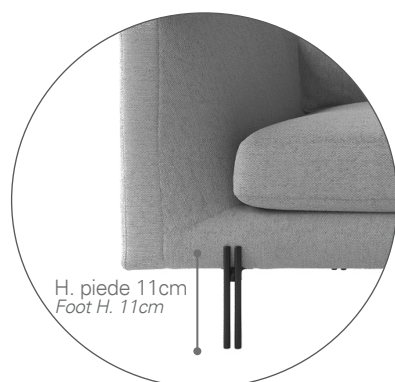

DIMENSIONI | DIMENSIONS

SPECIFICHE TECNICHE | TECHNICAL DATA

STRUTTURA | STRUCTURE

Il divano è dotato di una scocca imbottita con poliuretano espanso a densità 35 a cellula aperta e ovatta di poliestere. Specifiche tecniche includono gomma per la seduta 35 S CONFORT SIP e spalla 25 EP. Il fusto è realizzato interamente in truciolare, con il bracciolo in masonite.

The sofa features a padded shell with open-cell polyurethane foam of density 35 and polyester wadding. Technical specifications include 35 S CONFORT SIP foam for the seat and 25 EP foam for the backrest. The frame is made entirely of particle board, with the arms crafted from masonite.

Characterized by essential and refined lines, the entire structure is supported by an elegant and slender metal foot that lends momentum to the design. Fully exposed, the metal foot is available in various colors, including brass, nickel, chrome, matte black. Foot height: 11cm